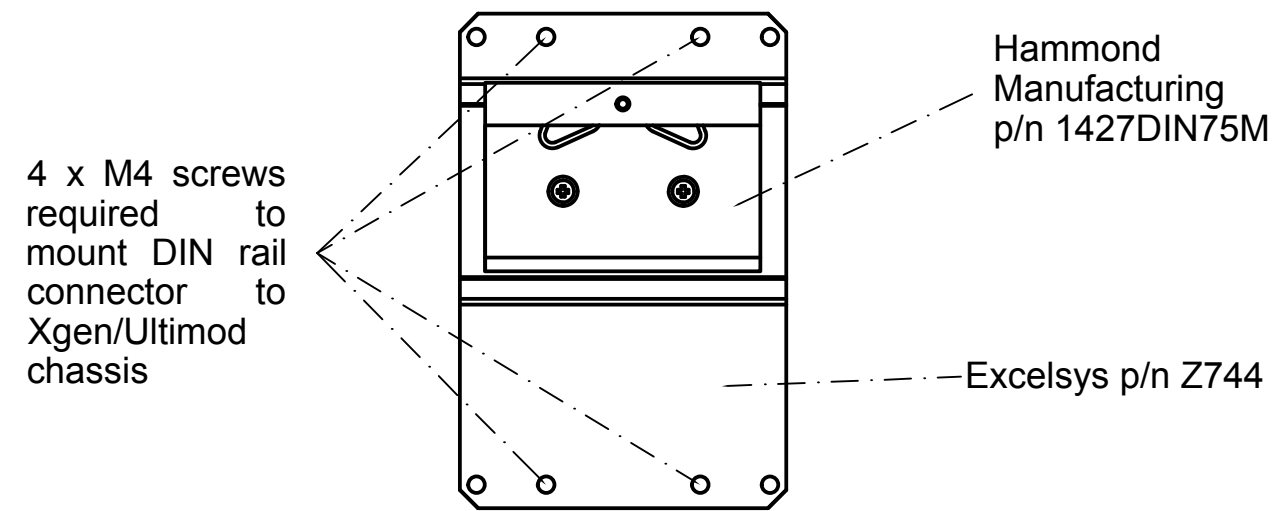

Xgen/Ultimod 6-Slot DIN Rail Mounting Guide

-----	-----	-----	-----	-----	-----
-----	-----	-----	-----	-----	-----
-----	-----	-----	-----	-----	-----
-----	-----	-----	-----	-----	-----
-----	-----	-----	-----	-----	-----
REV	ECN #	PREPARED	DATE	CHECKED	DATE

TOLERANCES unless otherwise stated according to DIN ISO 2768-1/-2 CLASS m/K. ALL DIMENSIONS IN mm. 	MATERIAL	DOCUMENT NO.	TITLE				TITLE (SHORT FORM)		EXCELSYS TECHNOLOGIES LTD. 27 EASTGATE DRIVE, EASTGATE BUSINESS PARK, LITTLE ISLAND, CORK, IRELAND. (T) +353 21 4354716 (F) +353 21 4354864 (WEB) www.excelsys.com
	-----	61711r00	Excelsys DIN Rail Mounting Guide				----		
	FINISH		PREPARED	DATE	CHECKED	DATE	RELEASED	DATE	
SCALE: NOT TO SCALE	ORIGINAL :	D. NAUGHTON	21/10/15	P. Marshall	27/01/16	P. Marshall	27/01/16	PAGE 2 OF 3	