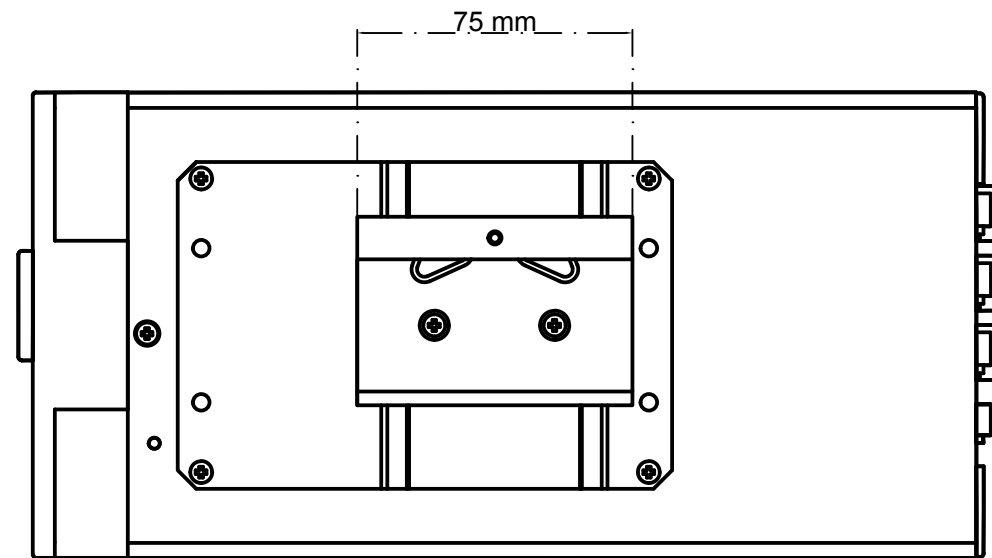

Xgen/Ultimod 6-Slot DIN Rail Mounting Guide

-----	-----	-----	-----	-----	-----
-----	-----	-----	-----	-----	-----
-----	-----	-----	-----	-----	-----
-----	-----	-----	-----	-----	-----
-----	-----	-----	-----	-----	-----
REV	ECN #	PREPARED	DATE	CHECKED	DATE

TOLERANCES unless otherwise stated according to DIN ISO 2768-1/-2 CLASS m/K. ALL DIMENSIONS IN mm. 	MATERIAL	DOCUMENT NO.	TITLE				TITLE (SHORT FORM)		EXCELSYS TECHNOLOGIES LTD. 27 EASTGATE DRIVE, EASTGATE BUSINESS PARK, LITTLE ISLAND, CORK, IRELAND. (T) +353 21 4354716 (F) +353 21 4354864 (WEB) www.excelsys.com
	-----	61711r00	Excelsys DIN Rail Mounting Guide				----		
	FINISH		PREPARED	DATE	CHECKED	DATE	RELEASED	DATE	
SCALE: NOT TO SCALE	ORIGINAL :	D. NAUGHTON	21/10/15	P. Marshall	27/01/16	P. Marshall	27/01/16	PAGE 2 OF 3	