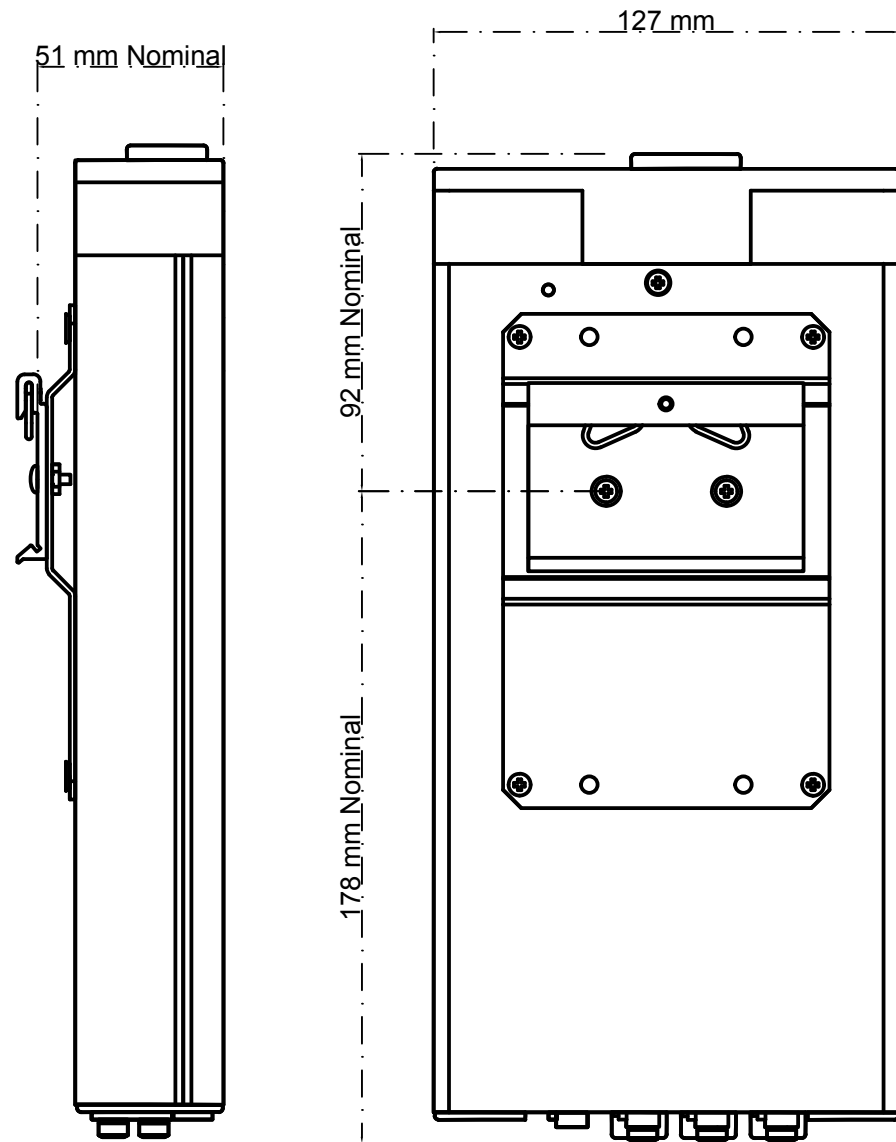

Xgen/Ultimod 6-Slot DIN Rail Mounting Guide

-----	-----	-----	-----	-----	-----
-----	-----	-----	-----	-----	-----
-----	-----	-----	-----	-----	-----
-----	-----	-----	-----	-----	-----
-----	-----	-----	-----	-----	-----
REV	ECN #	PREPARED	DATE	CHECKED	DATE

TOLERANCES unless otherwise stated according to DIN ISO 2768-1/-2 CLASS m/K. ALL DIMENSIONS IN mm. 	MATERIAL	DOCUMENT NO.	TITLE				TITLE (SHORT FORM)		EXCELSYS TECHNOLOGIES LTD. 27 EASTGATE DRIVE, EASTGATE BUSINESS PARK, LITTLE ISLAND, CORK, IRELAND. (T) +353 21 4354716 (F) +353 21 4354864 (WEB) www.excelsys.com
	-----	61711r00	Excelsys DIN Rail Mounting Guide				----		
	FINISH		PREPARED	DATE	CHECKED	DATE	RELEASED	DATE	
SCALE: NOT TO SCALE	ORIGINAL :	D. NAUGHTON	21/10/15	P. Marshall	27/01/16	P. Marshall	27/01/16	PAGE 2 OF 3	